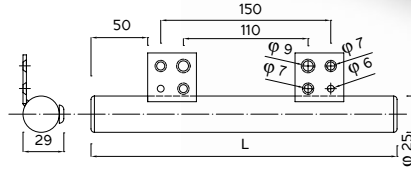

Nr katalogowy

L

ST-3547

270

ST-3547.01

200

ST