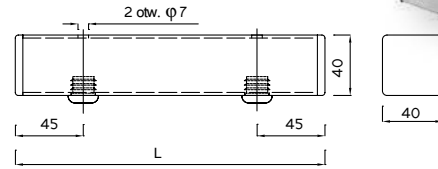

IS

Nr katalogowy	H	L1	L2
ST-3200	65	140	74
ST-3175	65	180	115
ST-3200.01	80	120	54
ST-3175.02	100	150	84

Nr katalogowy	L
ST-3150.02	100
ST-3115	140
ST-3150	195
ST-3116	215