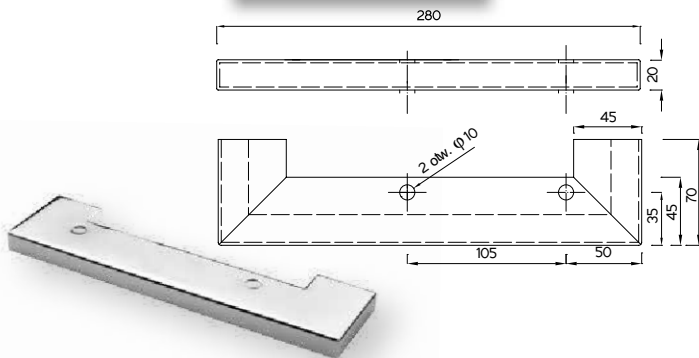

ST-7667

ST-3624