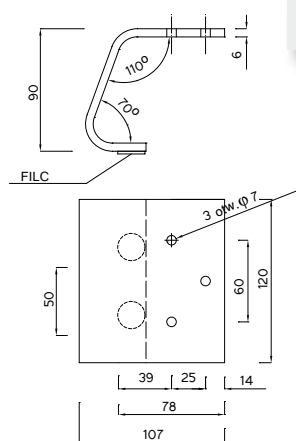

ST-3422

ST-3408

ST

ST-3165

ST-3165.07

Nr katalogowy	H
ST-3401.01	80
ST-3401.02	120
ST-3401	130
ST-3401.03	160

ST-3505

ST-7607