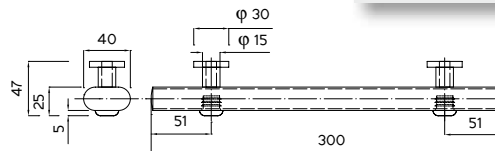

ST-3586

Nr katalogowy

L

ST-3547

270

ST-3547.01

200

ST

ST-3579

ST-3580

ST-3584

ST-3585

ST-3549

ST-3578