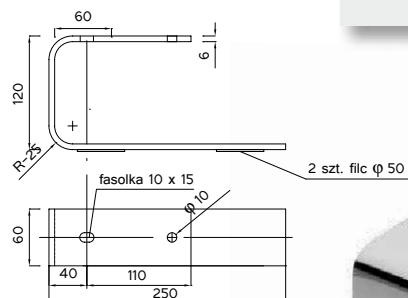

ST-3586

Nr katalogowy

L

ST-3547

270

ST-3547.01

200

ST

ST-3579

ST-3580

ST-3584

ST-3585

ST-3549

ST-3578