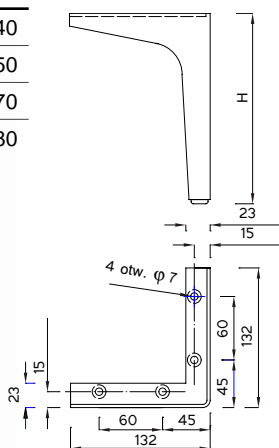

Nr katalogowy	H	Nr katalogowy	H
ST-3382	60	ST-3396	140
ST-3233	80	ST-3224	150
ST-3232	100	ST-3123.02	170
ST-3223	120	ST-3123	180
ST-3383	130