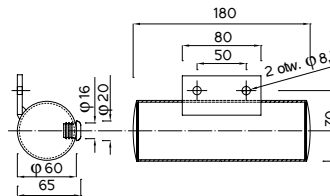

Nr katalogowy	L
ST-3144	80
ST-3198	120
ST-3294	145
ST-3145	160
ST-3198.01	165
ST-3145.01	220