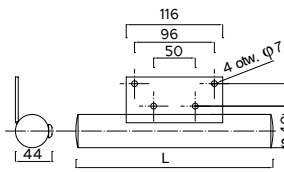

Nr katalogowy	L
ST-3020.01	185
ST-3020	225
ST-3020.05	250
ST-3020.06	400