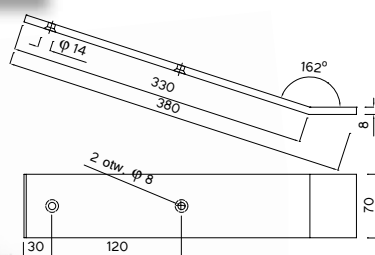

ST-3586

Nr katalogowy

L

ST-3547

270

ST-3547.01

200

ST

ST-3579

ST-3580

ST-3584

ST-3585

ST-3549

ST-3578