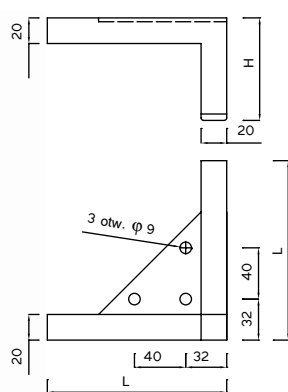

IS

Nr katalogowy	H	L
ST-3201	80	140
ST-3201.01	80	150
ST-3291	100	140
ST-3284	120	140
ST-3201.03	150	150
ST-3284.01	160	140