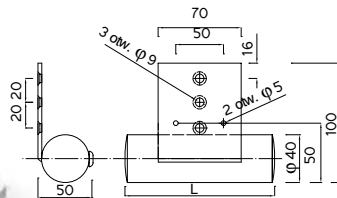

Nr katalogowy	L
ST-3144	80
ST-3198	120
ST-3294	145
ST-3145	160
ST-3198.01	165
ST-3145.01	220