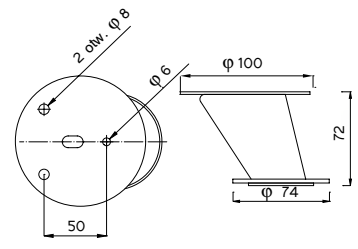

IS

Nr katalogowy	H	Nr katalogowy	H
ST-3010.03	35	ST-3154	150
ST-3153.03	60	ST-3217	180
ST-3153	100	ST-3010.01	200
ST-3010.05	110		
ST-3010	130		

ST-3053

ST-3510

Nr katalogowy	H
ST-3218	100
ST-3311	120
ST-3219	130
ST-3295.01	150

ST-3095

ST-3001

Nr katalogowy	H
ST-3012	125
ST-3152	160
ST-3152.01	200

ST-3167