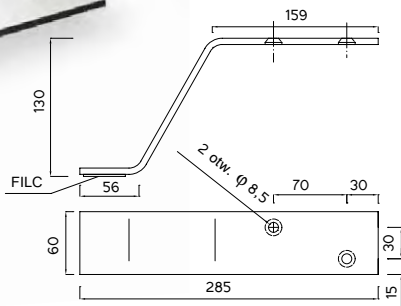

IS

ST-3009.03

ST-3501

ST-3016