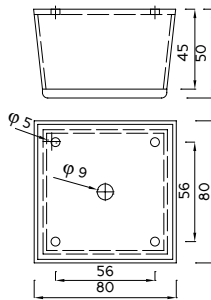

ST

Nr katalogowy	φ	H	H1
ST-3409	40	80	30
ST-3073	40	100	40
ST-3213	60	100	40
ST-3398	60	150	40

ST-7443

ST-3536