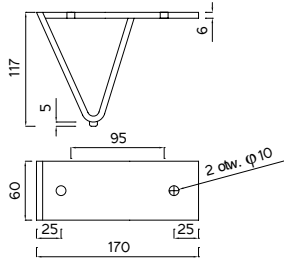

Nr katalogowy	H	L	L1
ST-3203	100	240	195
ST-3203.02	100	850	805
ST-3203.01	105	385	340

ST-3384

ST-3170

ST-3442

ST-3441