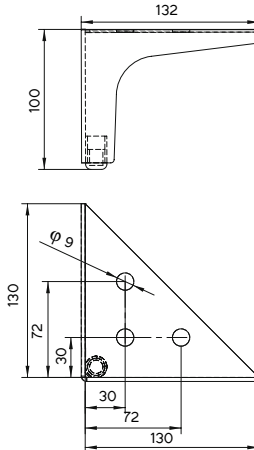

IS

Nr katalogowy	H	L
ST-3201	80	140
ST-3201.01	80	150
ST-3291	100	140
ST-3284	120	140
ST-3201.03	150	150
ST-3284.01	160	140

ST-3570

Nr katalogowy	H
ST-3113.01	100
ST-3113.02	110
ST-3113	120

ST-3464

ST-3514

ST-3319

Nr katalogowy	H	Nr katalogowy	H
ST-3382	60	ST-3396	140
ST-3233	80	ST-3224	150
ST-3232	100	ST-3123.02	170
ST-3223	120	ST-3123	180
ST-3383	130		

ST-3522