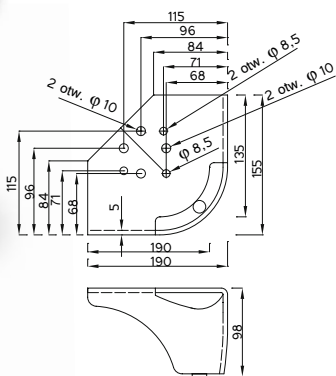

ST-3706

New