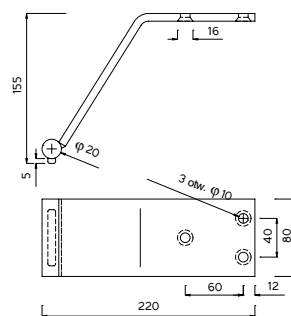

IS

ST-3009.03

ST-3501

ST-7280