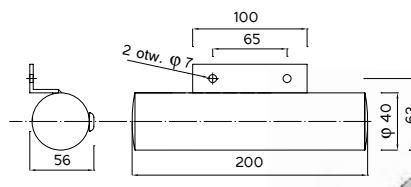

ST-3586

Nr katalogowy

L

ST-3547

270

ST-3547.01

200

ST

ST-3579

ST-3580

ST-3584

ST-3585

ST-3549

ST-3578