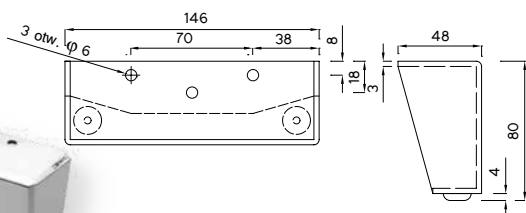

ST

Nr katalogowy	φ	H	H1
ST-3409	40	80	30
ST-3073	40	100	40
ST-3213	60	100	40
ST-3398	60	150	40

ST-7443

ST-3536