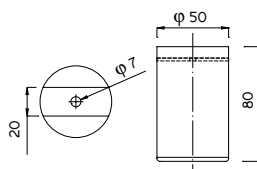

ST

Nr katalogowy	H	H1	φ
ST-3121	60	25	50
ST-3120	75	25	50
ST-3120.01	100	25	50
ST-3415	105	35	40
ST-3121.01	120	25	50

Nr katalogowy	H
■ ST-7712	100
■ ST-7712.01	120

Nr katalogowy	H
ST-3091	125
ST-3138	180

ST-3056