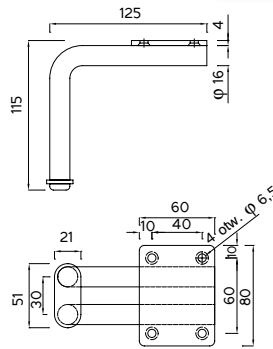

ST

ST-3518

Nr katalogowy	φ	H	H1
ST-3409	40	80	30
ST-3073	40	100	40
ST-3213	60	100	40
ST-3398	60	150	40

ST-7443

ST-3536