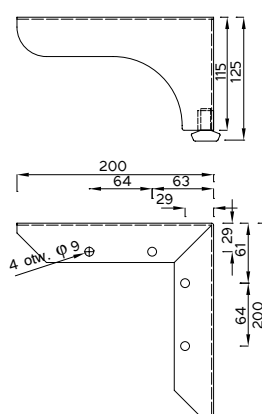

IS

Nr katalogowy	H	L
ST-3201	80	140
ST-3201.01	80	150
ST-3291	100	140
ST-3284	120	140
ST-3201.03	150	150
ST-3284.01	160	140

ST-3570

Nr katalogowy	H
ST-3113.01	100
ST-3113.02	110
ST-3113	120

ST-3464

ST-3514

ST-3319

Nr katalogowy	H	Nr katalogowy	H
ST-3382	60	ST-3396	140
ST-3233	80	ST-3224	150
ST-3232	100	ST-3123.02	170
ST-3223	120	ST-3123	180
ST-3383	130		

ST-3522