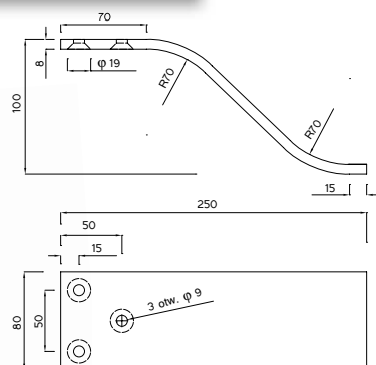

IS

ST-3009.03

ST-3501

ST-7633